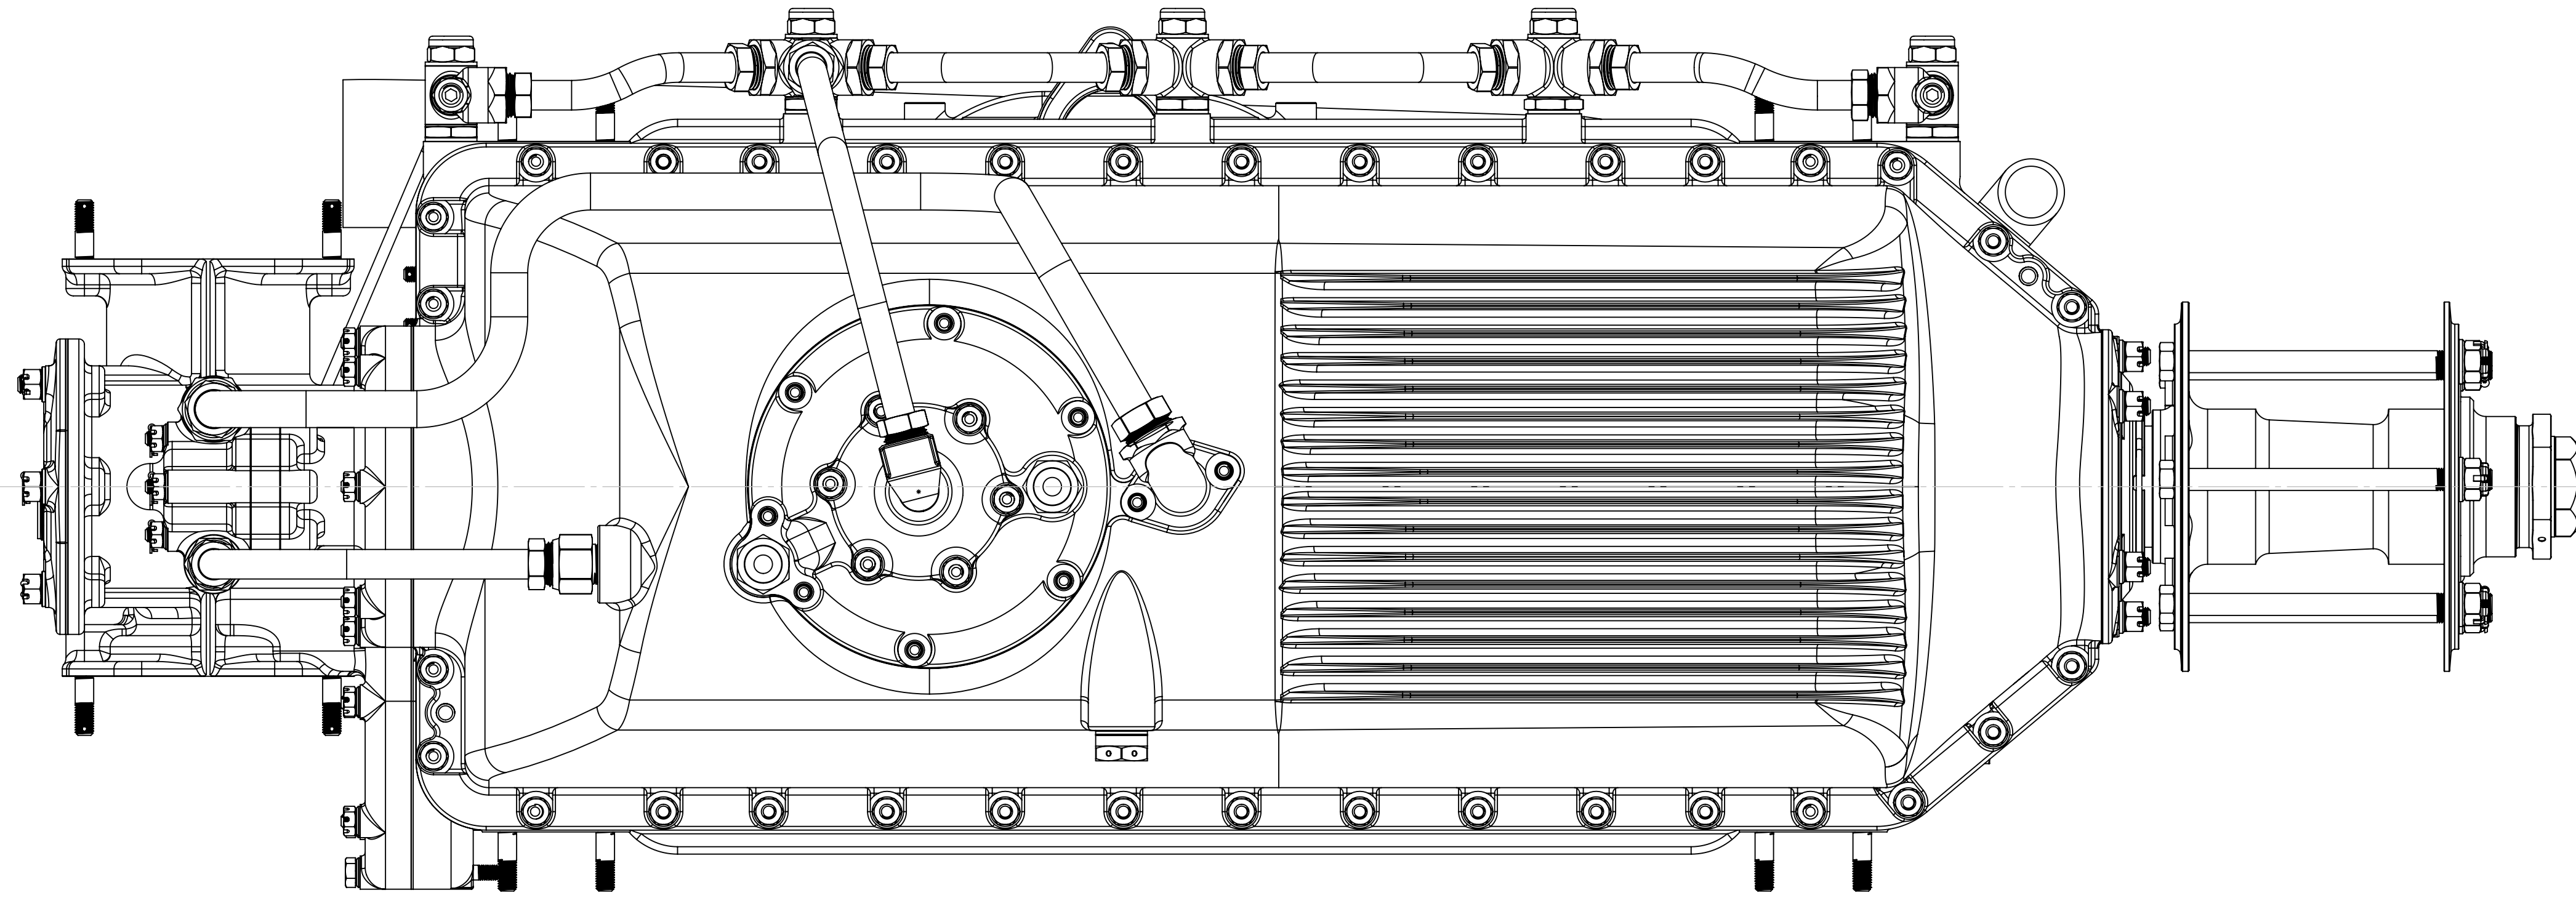

8 7 6 5 4 3 2 1

H
F
G
E
F
D
E
D
C
C
B
B
A
A

H
G
F
E
D
C
C
B
B
A
A

Wright L-320 Gipsy
 Engine Assembly less
 Carburetor, Magnetos & Starter
 J Riend 16jun23

8 7 6 5 4 3 2 1