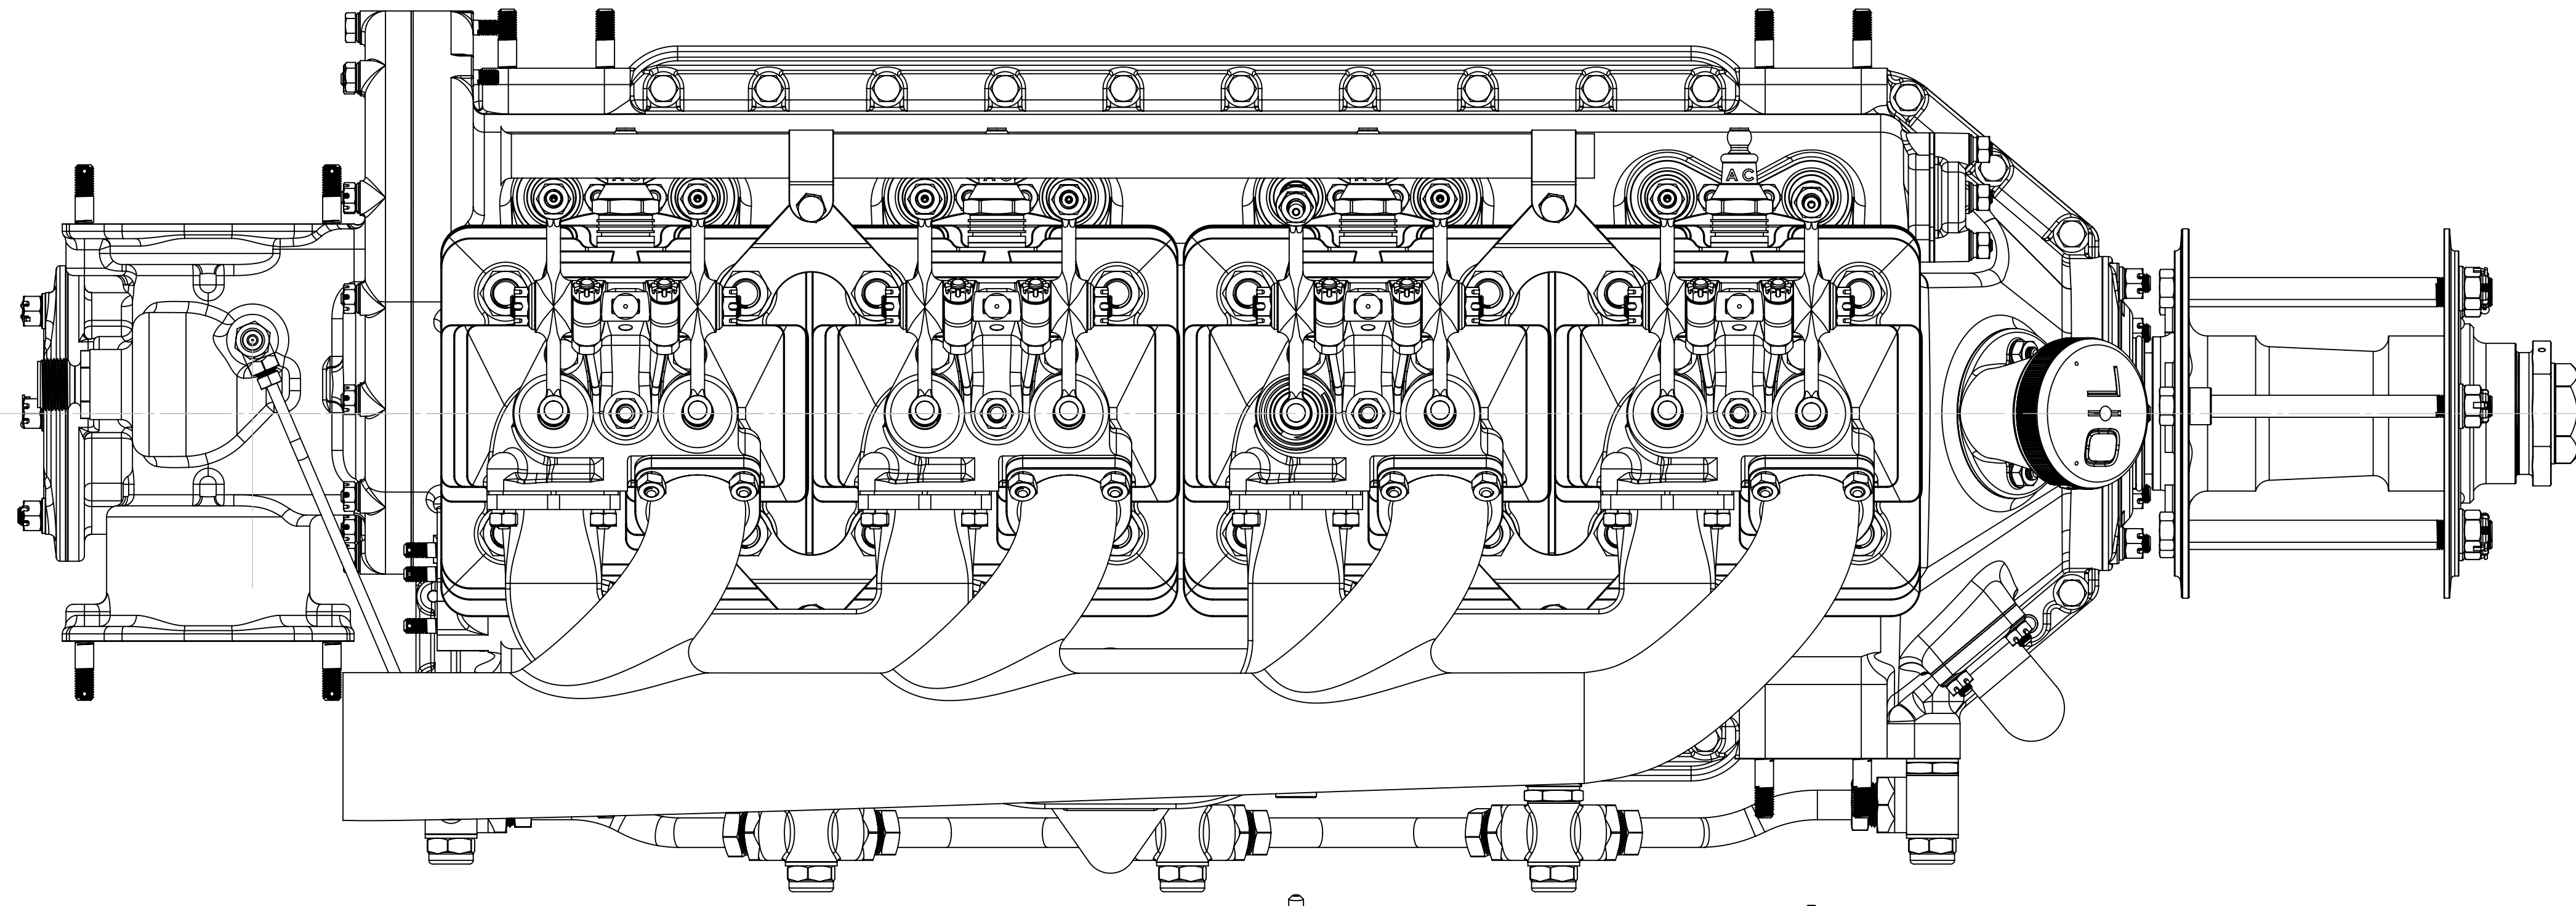

8 7 6 5 4 3 2 1

H
F
G
E
F
D
E
D
C
C
B
B
A
A

H
G
F
E
D
C
C
B
B
A
A

Wright L-320 Gipsy
 Engine Assembly less
 Carburetor, Magnetos & Starter
 J Riend 16jun23

8 7 6 5 4 3 2 1