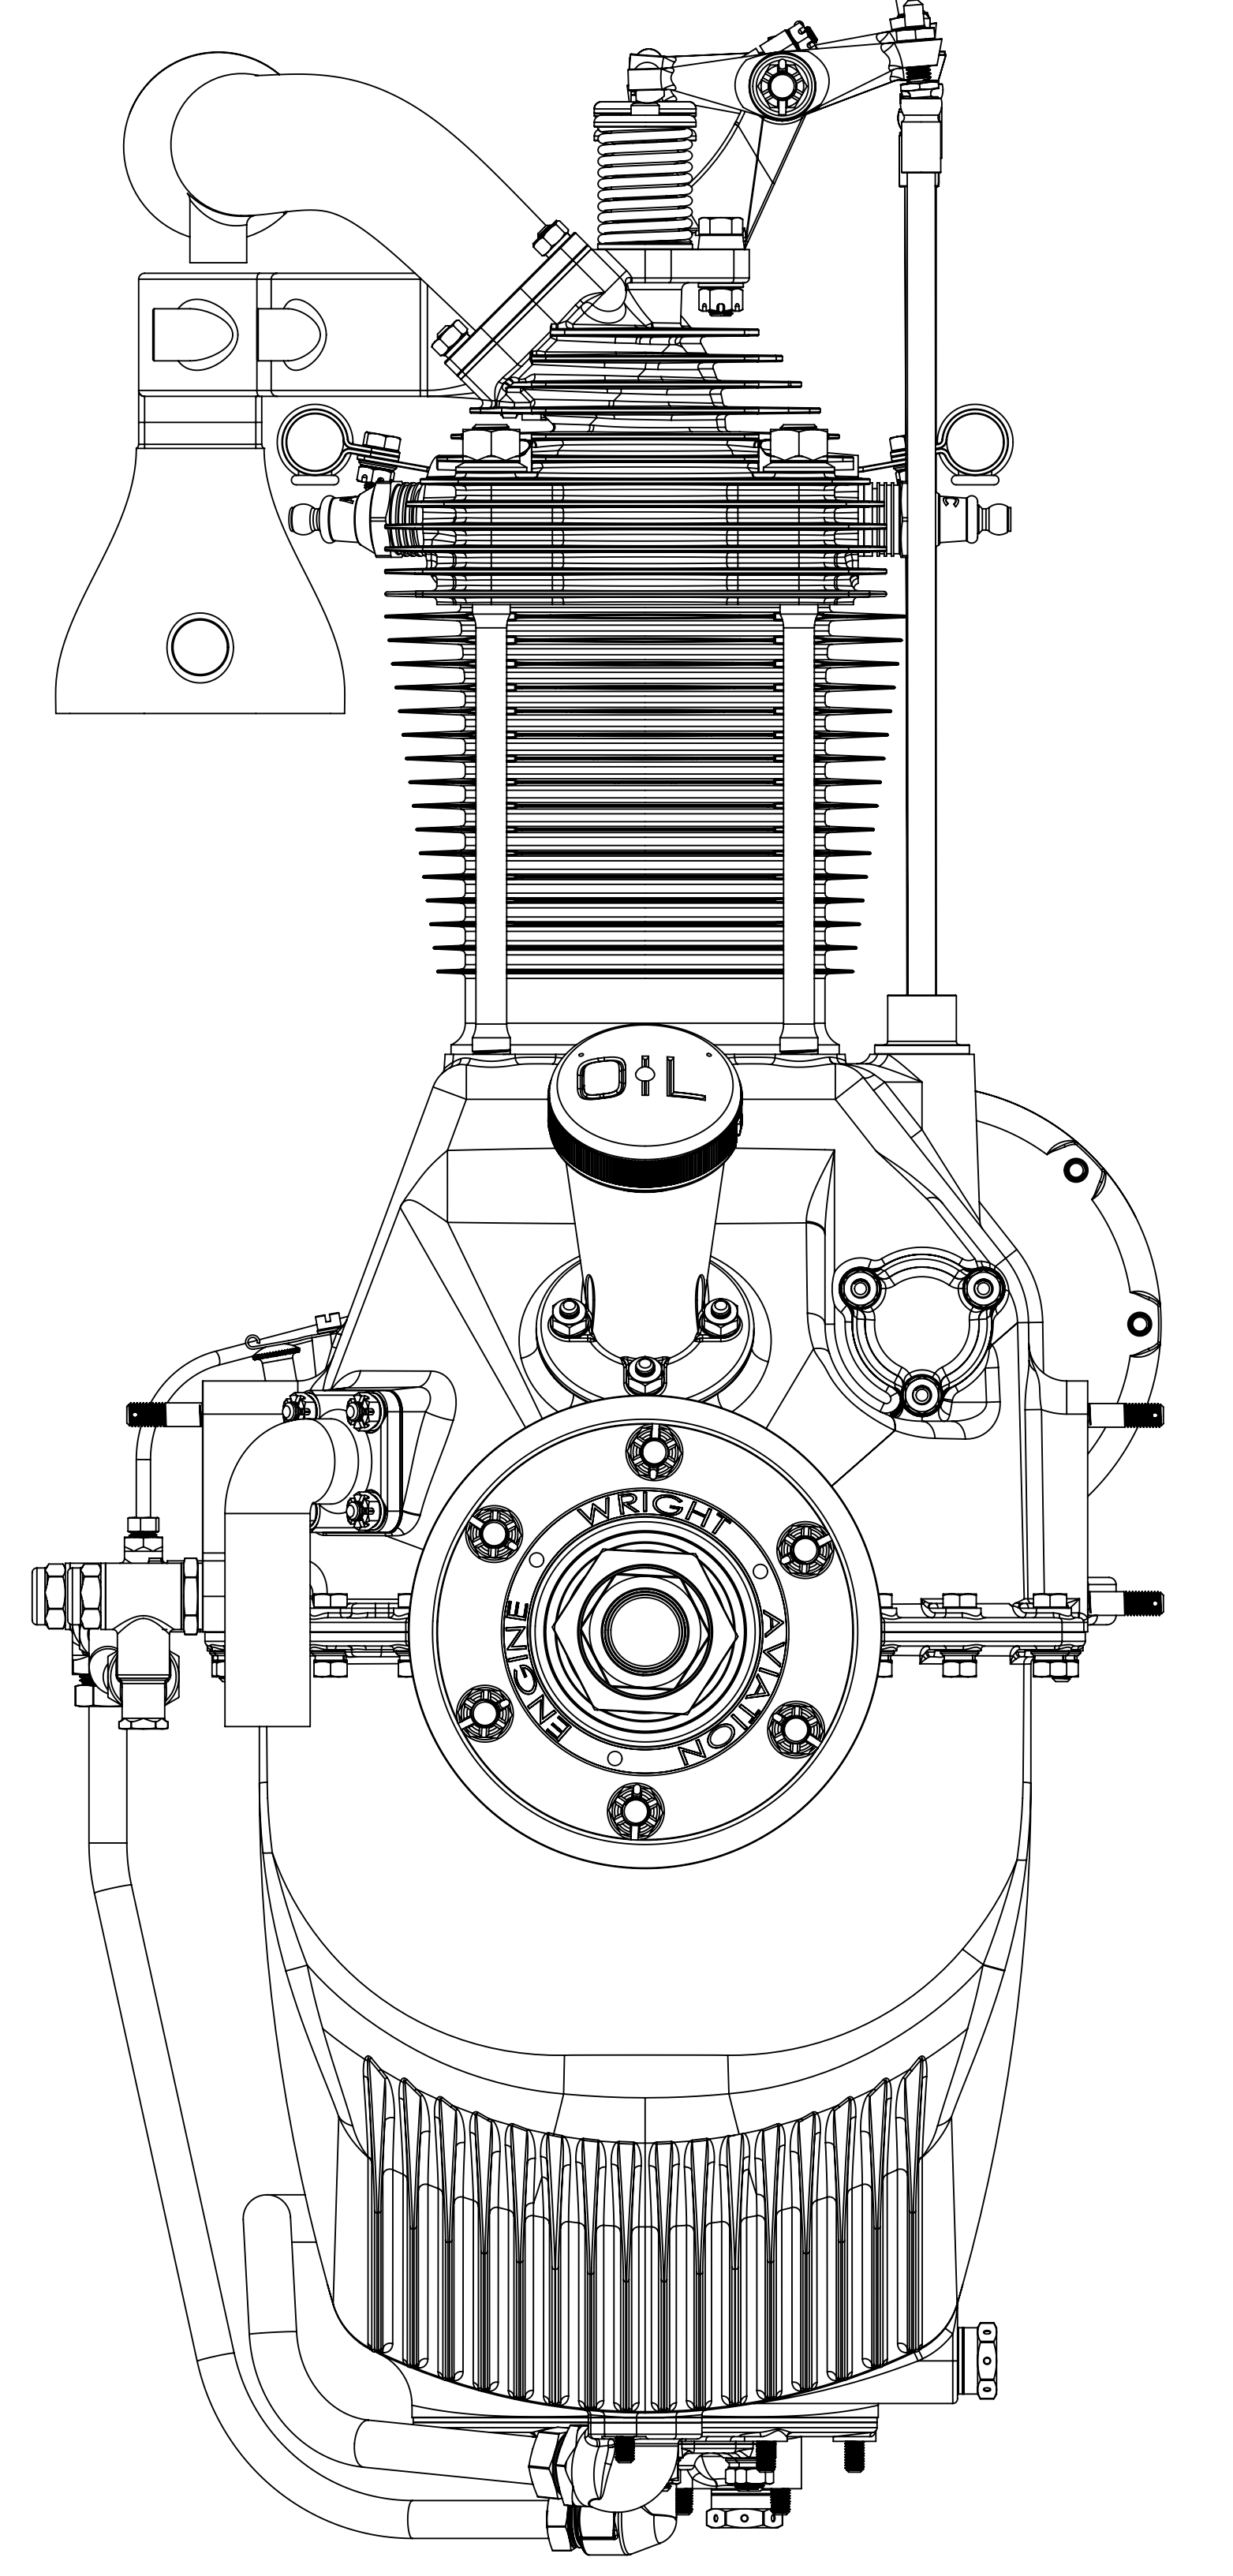

8 7 6 5 4 3 2 1

H
F
G
E
F
D
E
D
C
C
B
B
A
A

H
G
F
E
D
C
C
B
B
A
A

Wright L-320 Gipsy
 Engine Assembly less
 Carburetor, Magnetos & Starter
 J Riend 16jun23

8 7 6 5 4 3 2 1