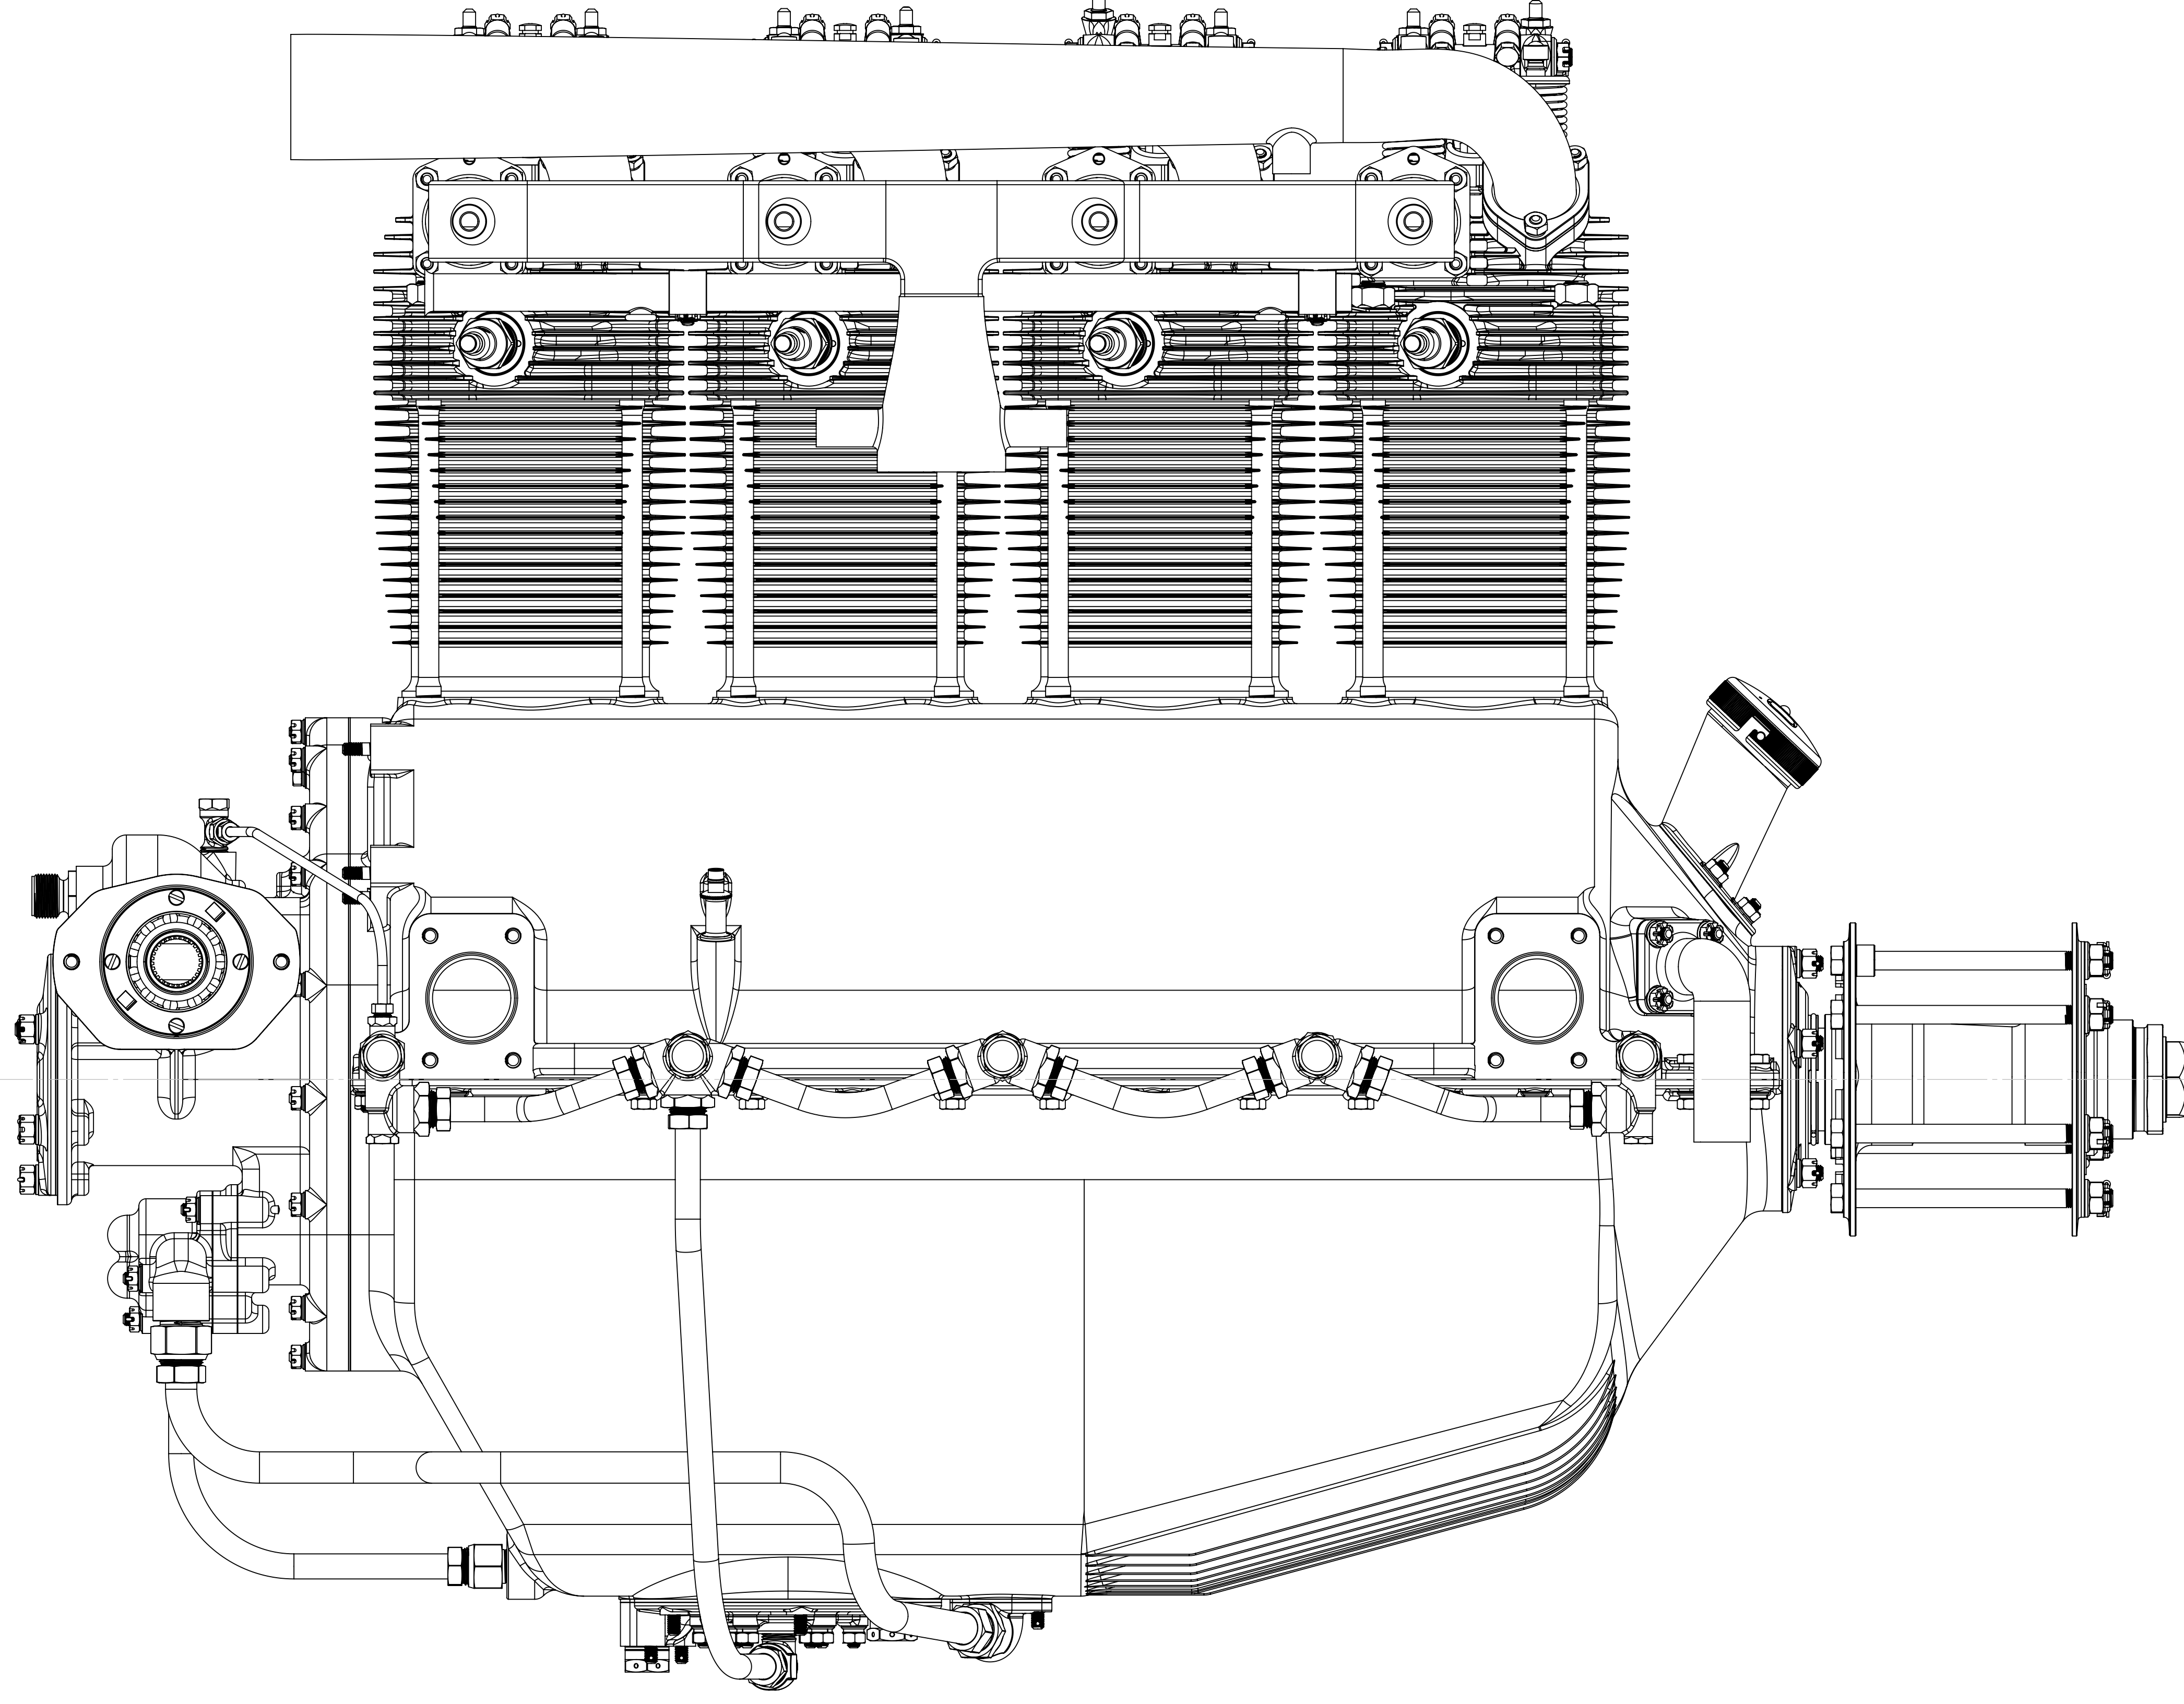

8 7 6 5 4 3 2 1

H
F
G
E
F
D
E
D
C
C
B
B
A
A

H
G
F
E
D
C
C
B
B
A
A

Wright L-320 Gipsy
 Engine Assembly less
 Carburetor, Magnetos & Starter
 J Riend 16jun23

8 7 6 5 4 3 2 1