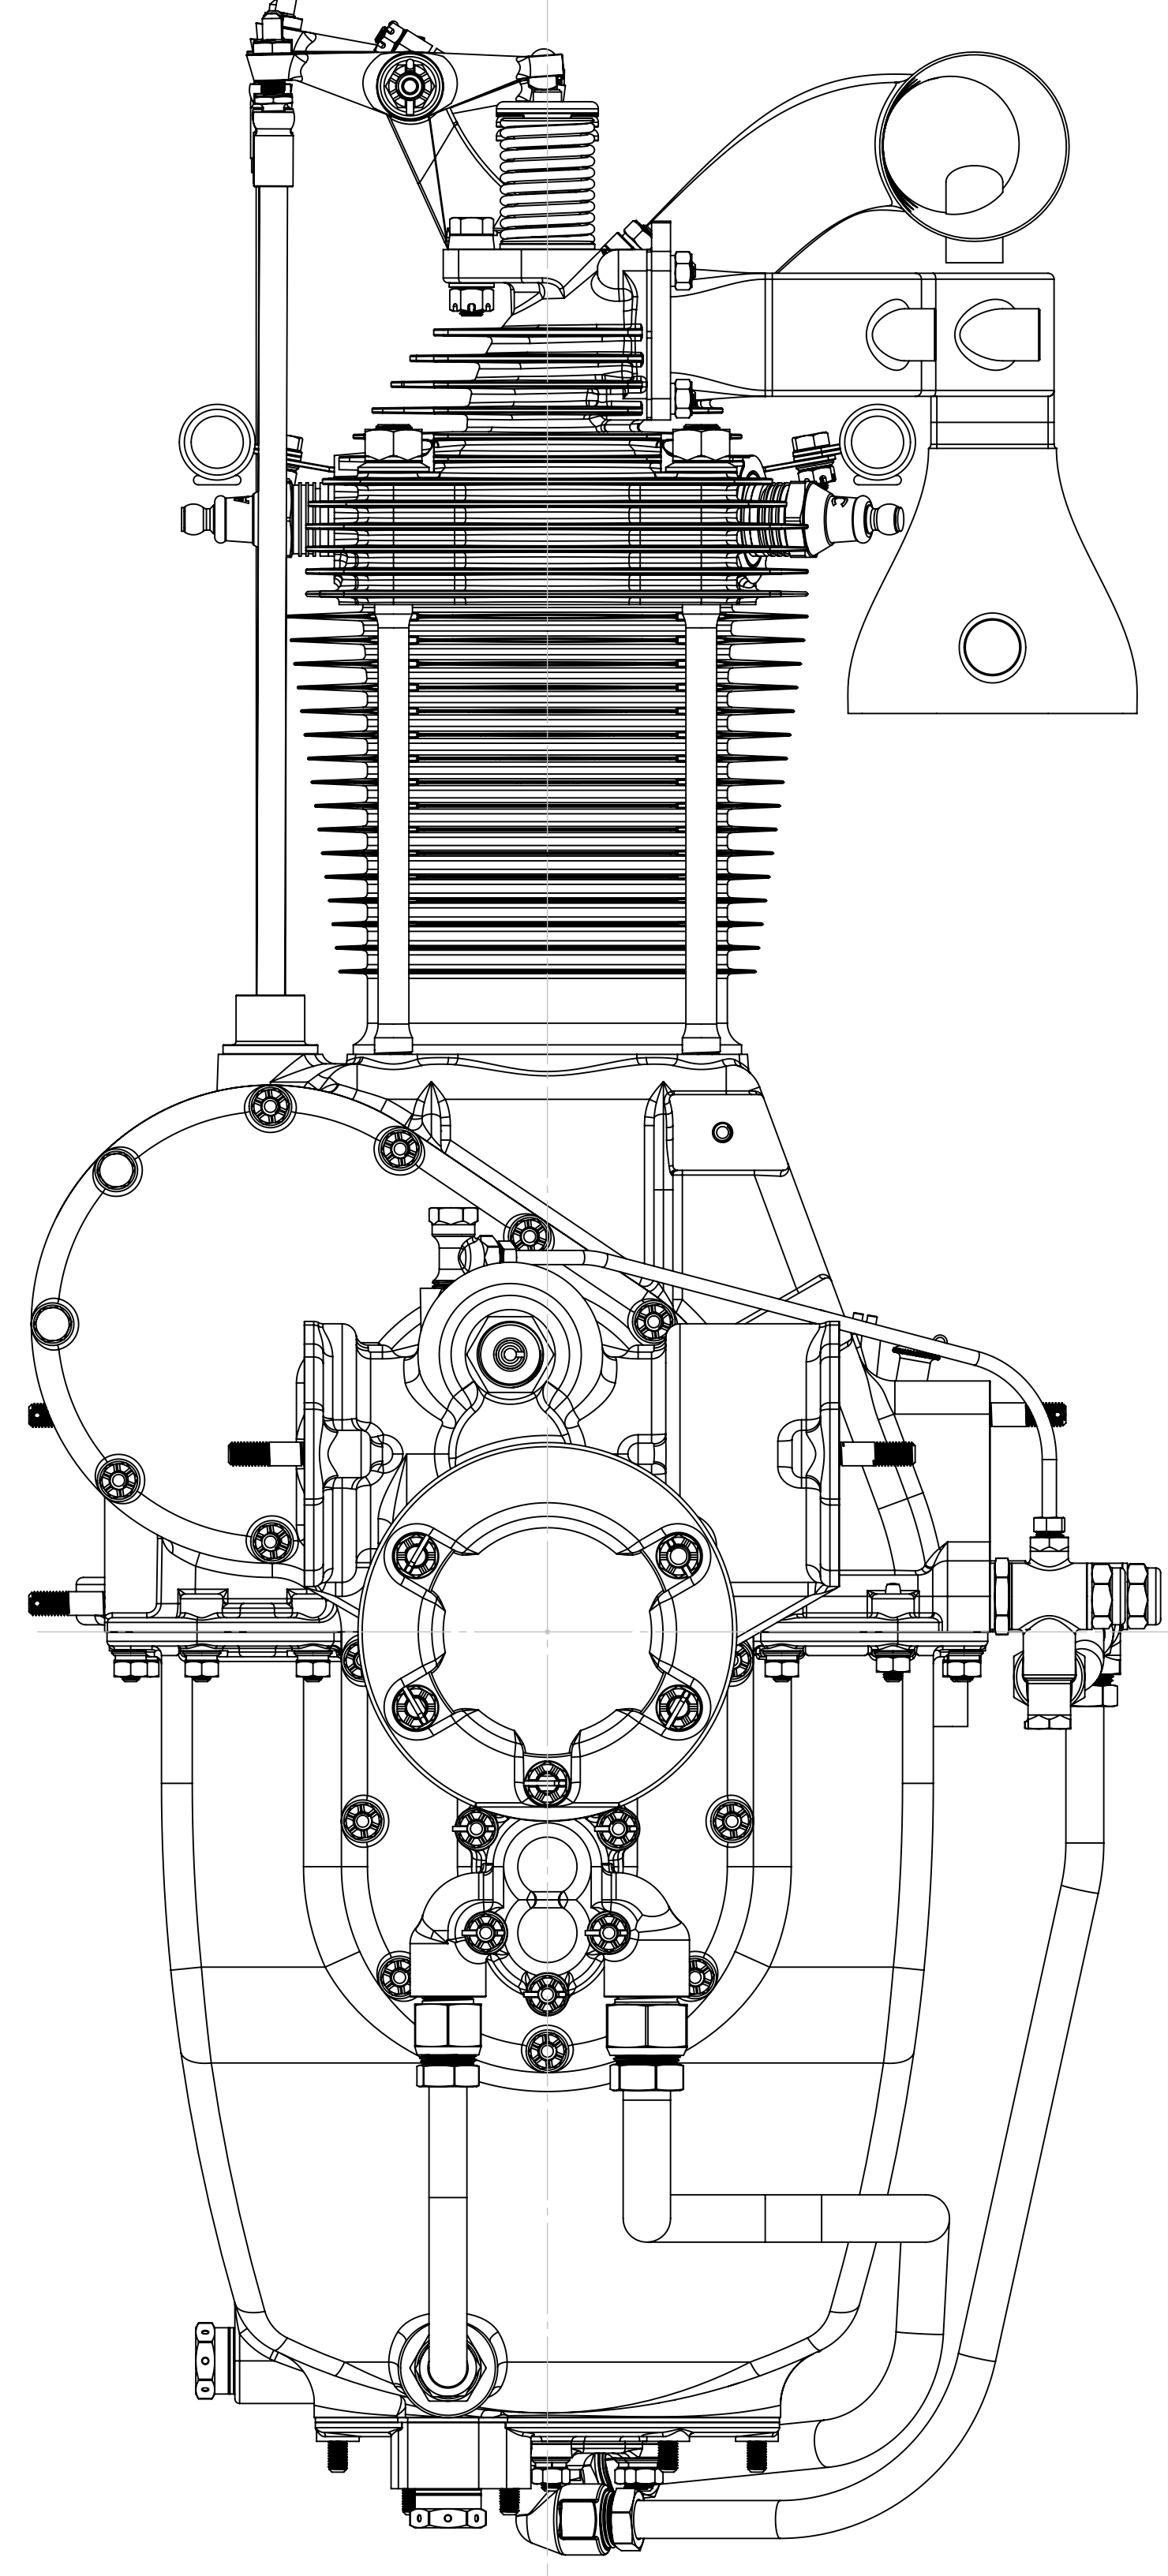

8 7 6 5 4 3 2 1

H
F
G
E
F
D
E
D
C
C
B
B
A
A

H
G
F
E
D
C
C
B
B
A
A

Wright L-320 Gipsy
 Engine Assembly less
 Carburetor, Magnetos & Starter
 J Riend 16jun23

8 7 6 5 4 3 2 1